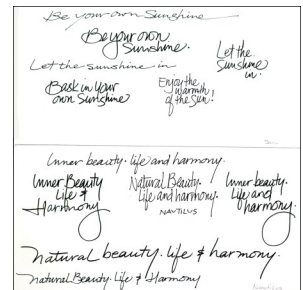

Party Flowers Blue

Party Flowers Green

Party Flowers Pink

Party Flowers Orange

Party Flowers P1

Party Flowers P2

Party Flowers P3

Party Flowers P4

Party Flowers

Watercolor and gouache on 10x10" smooth white paper for licensing applications.

Party Flowers Blue

Party Flowers Green

Party Flowers Pink

Party Flowers Orange

W Circles

W Hearts

W Fashion

W Sun

Party Flowers

Watercolor and gouache on 10x10" smooth white paper for licensing applications.

Words, phrases and sayings may be written as desired in freeform contemporary italic or other stylized calligraphy.